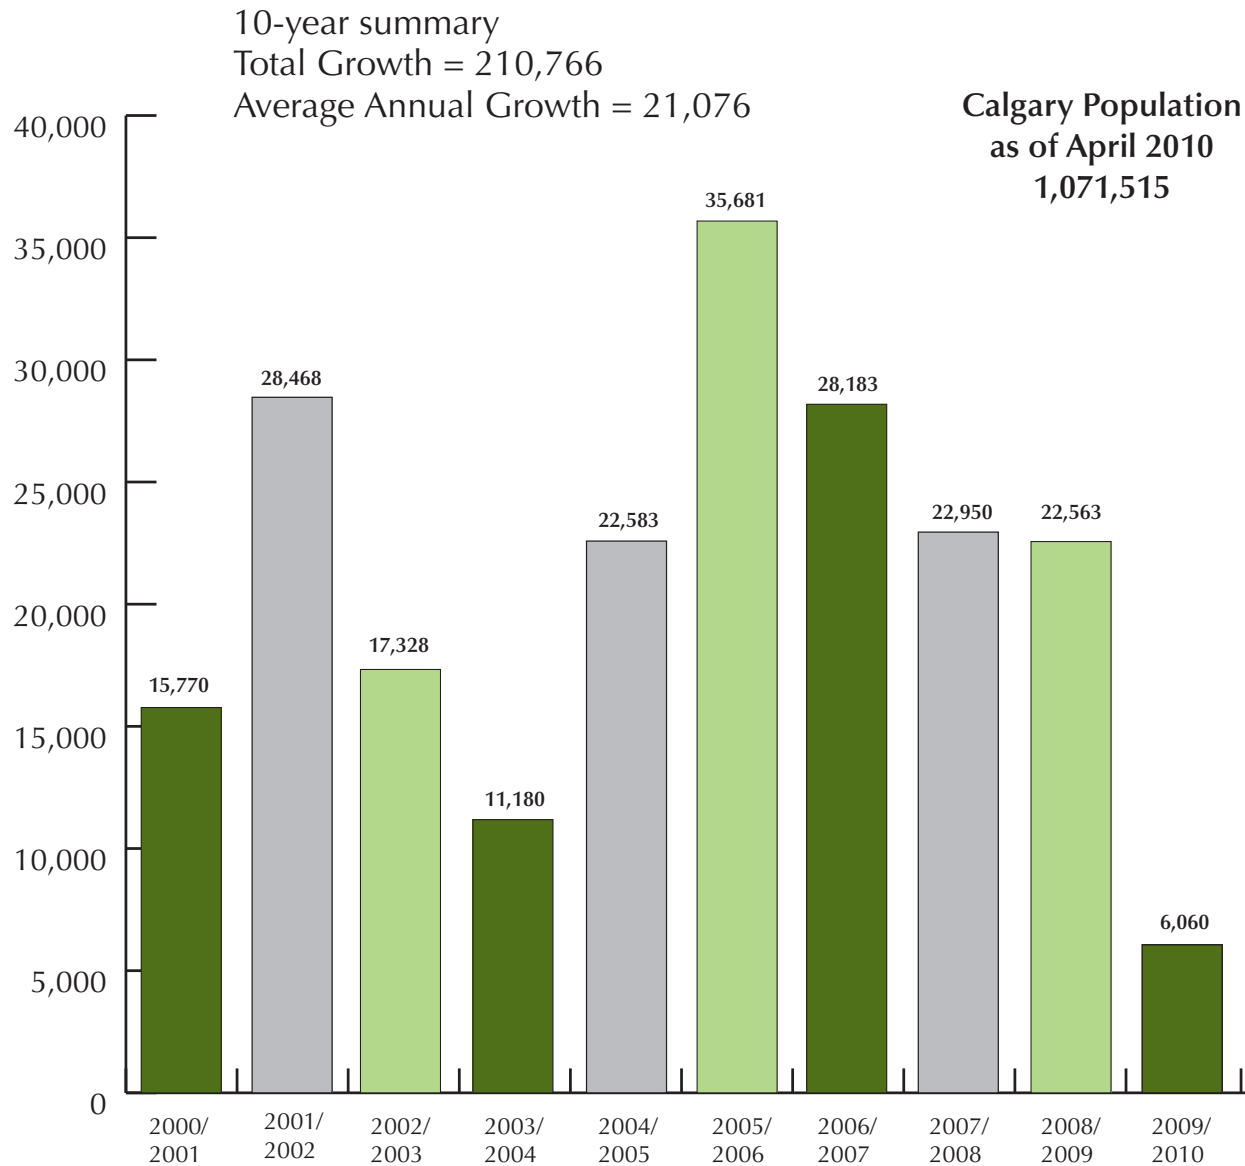

The City Calgary Population Growth 2009 - 2010

2010-1613

Calgary's High Growth Communities 2009 - 2010 Census

7 communities grew by 100% or more.

The substantial percentage growth of these communities reflects their overall small population. The communities are: