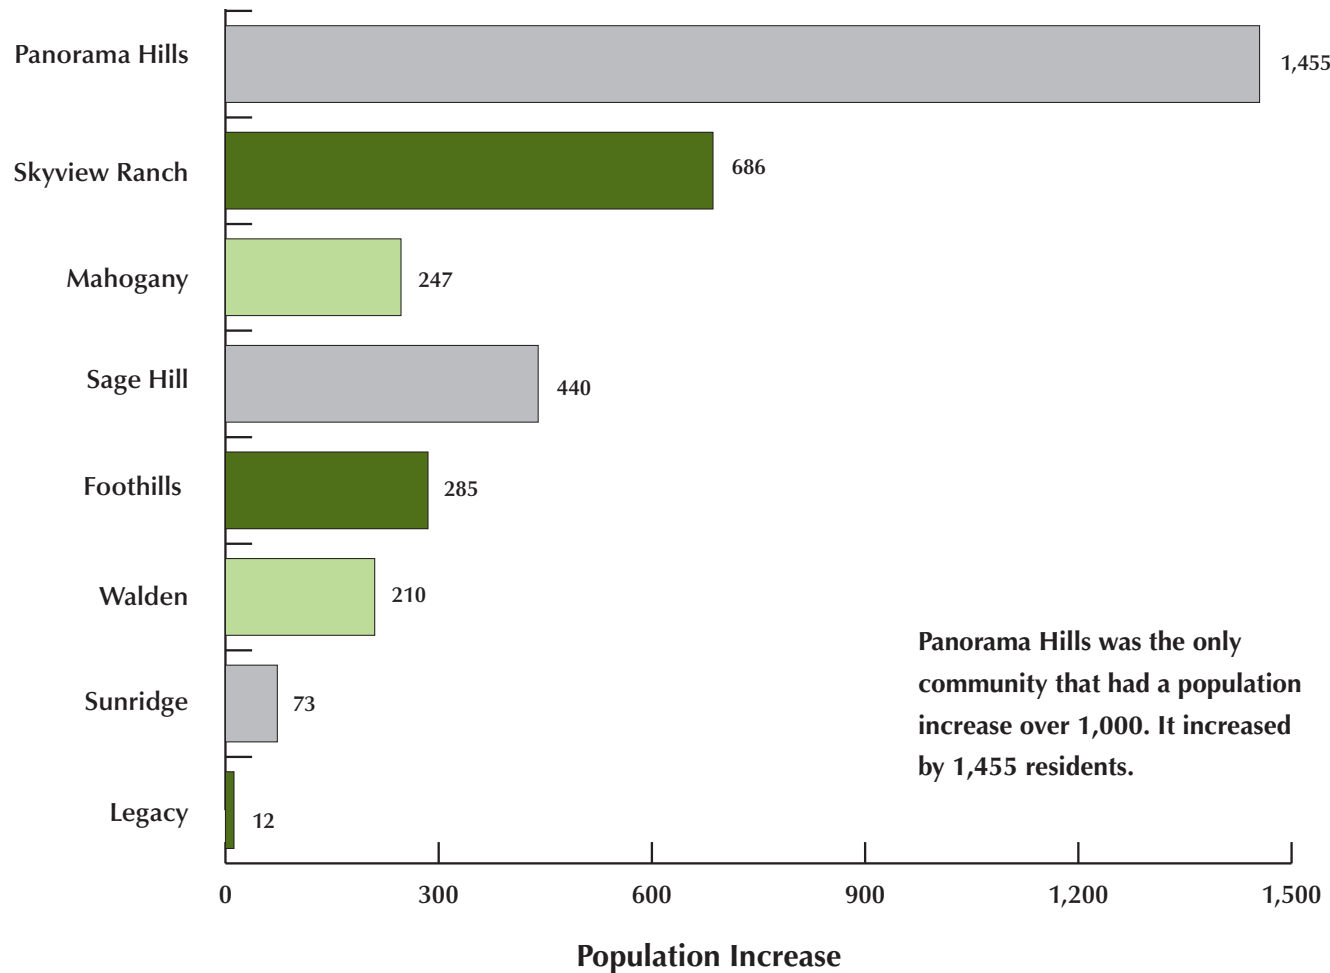

The City Calgary Population Growth 2009 - 2010

2010-1613

Calgary's High Growth Communities 2009 - 2010 Census

7 communities grew by 100% or more.

The substantial percentage growth of these communities reflects their overall small population. The communities are: